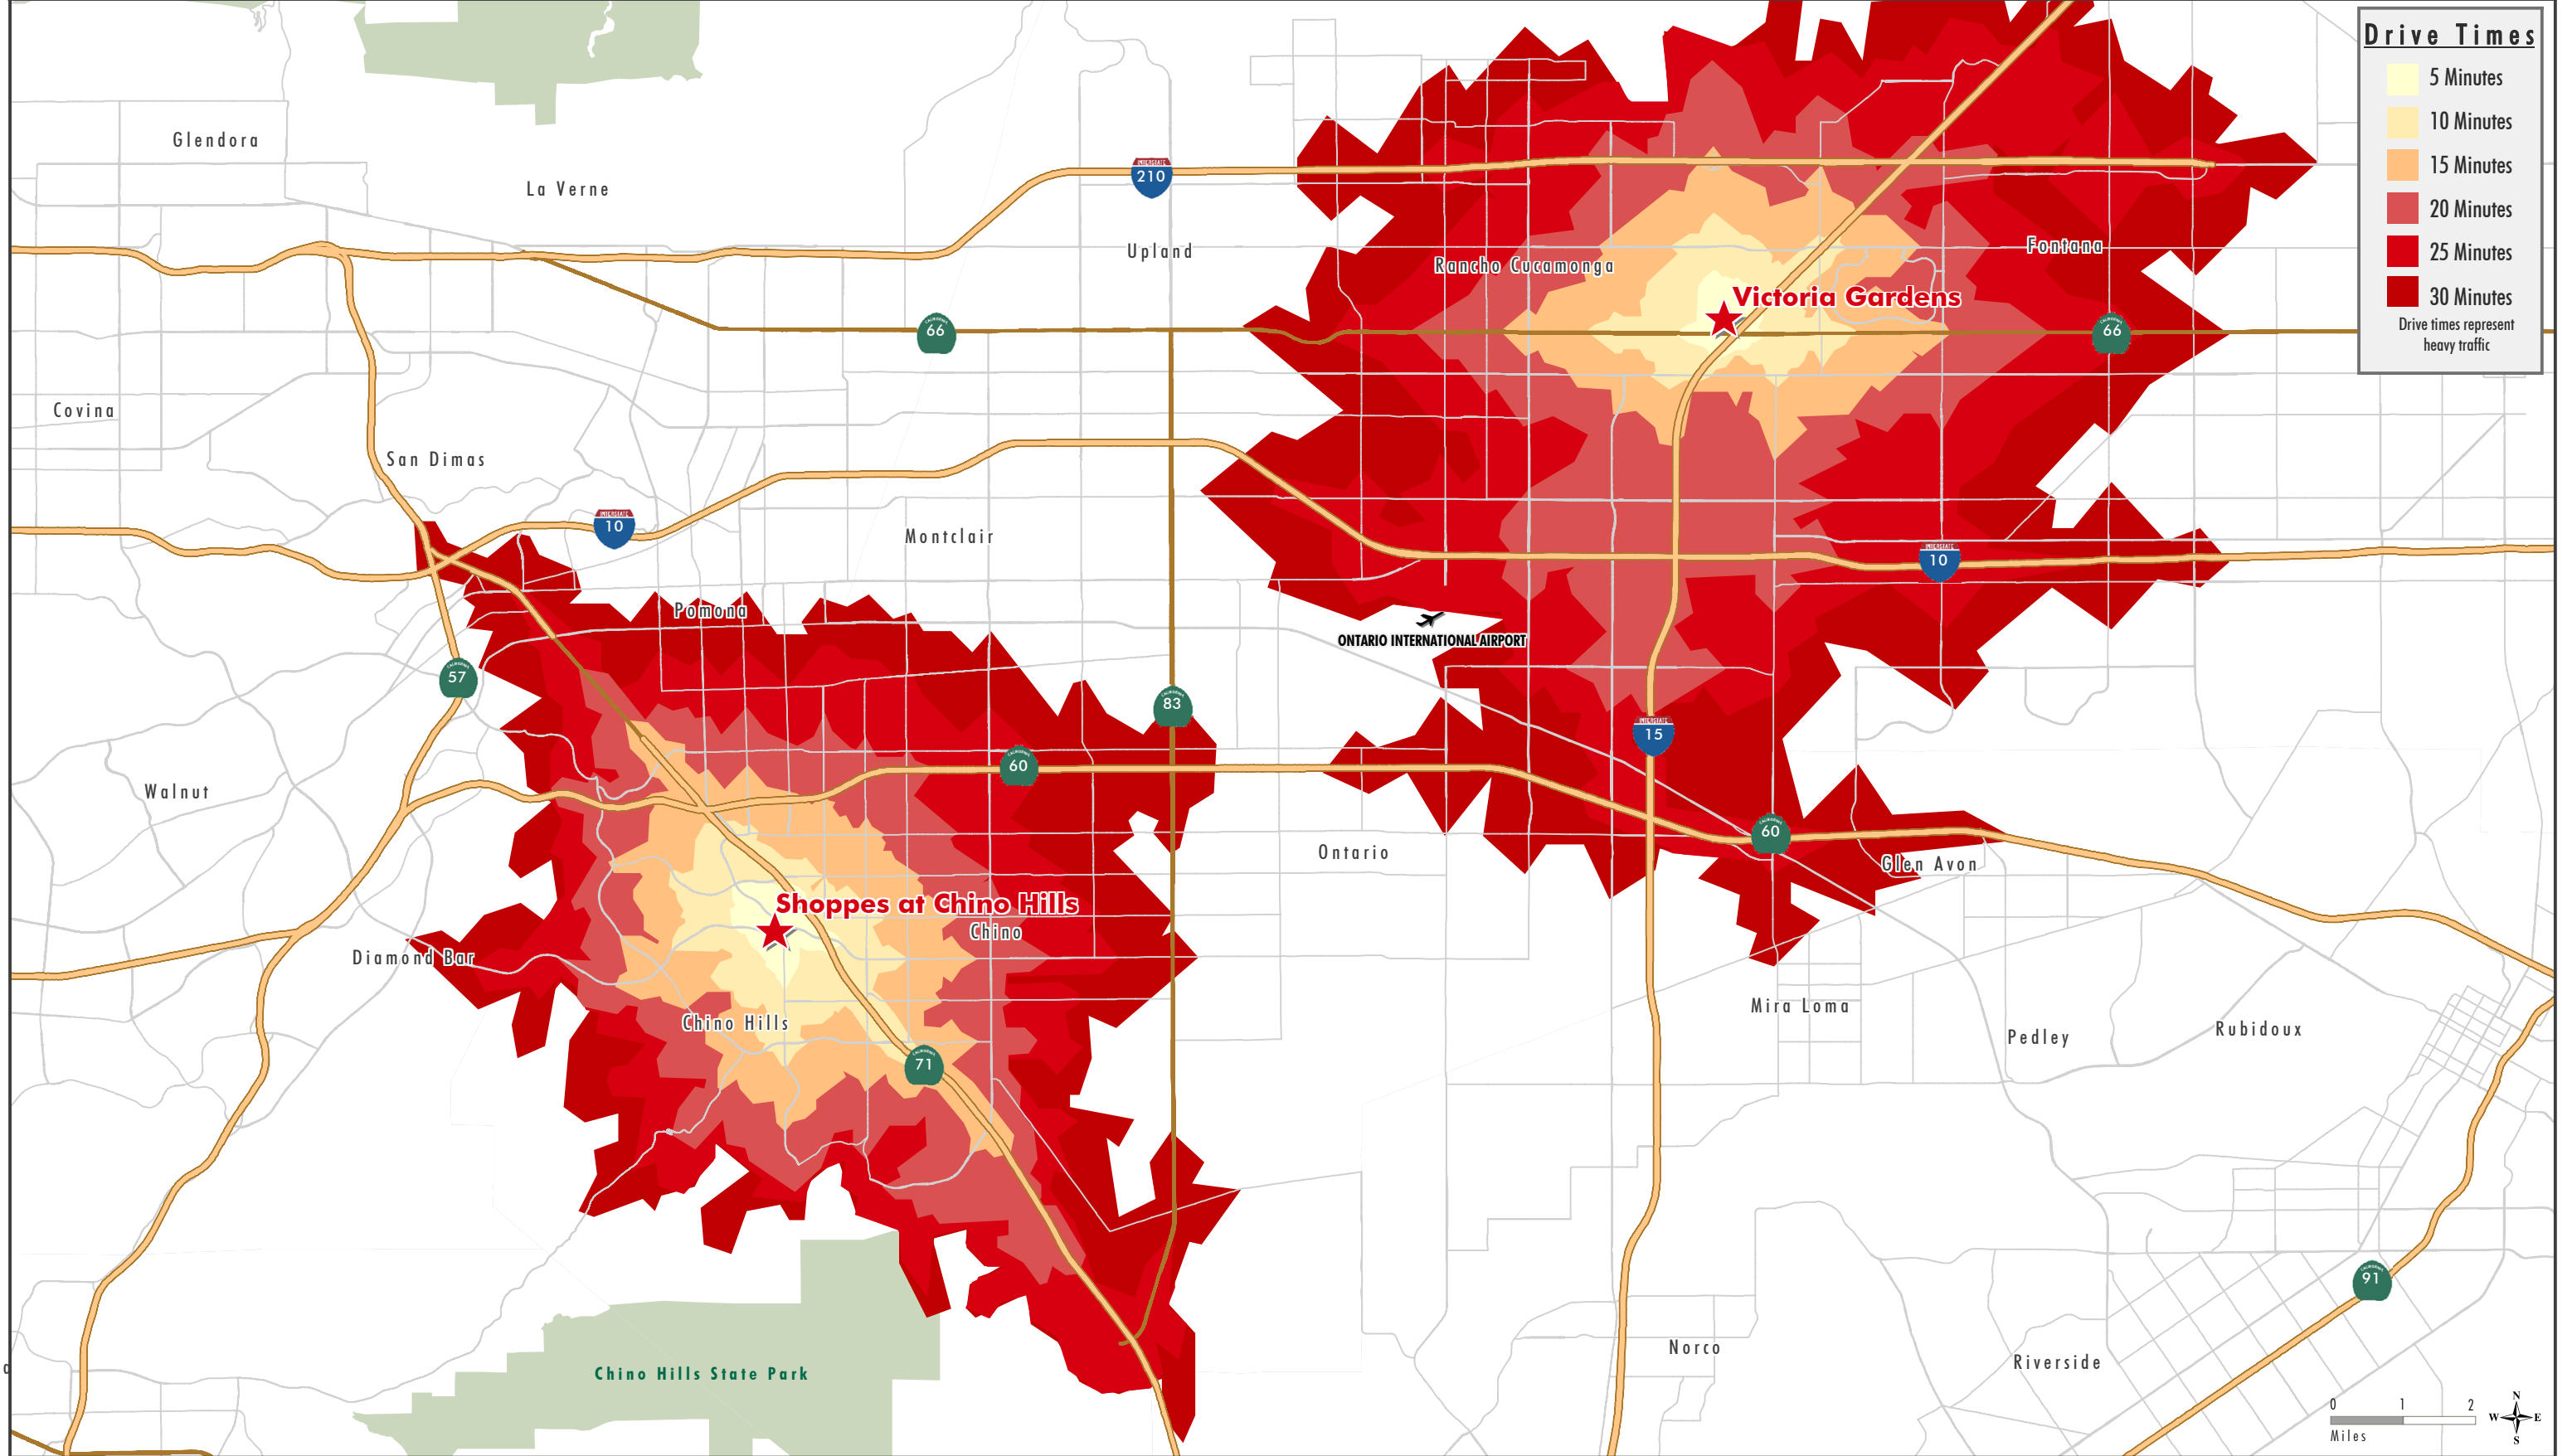

Drive Time Map

Inland Empire, California

This map contains information from sources we believe to be reliable, but we make no representation, warranty or guaranty of its accuracy. This map is published for the use of CBRE and its clients only. Redistribution in whole or part to any third party without the prior written consent of CBRE is strictly prohibited.
© 2006 CB Richard Ellis, All Rights Reserved. Sources: CBRE Mapping Services (877) 580-4674; Claritas, Inc./GDT, Inc. MapFiles\Work2006\124340.wor 12/1/2006